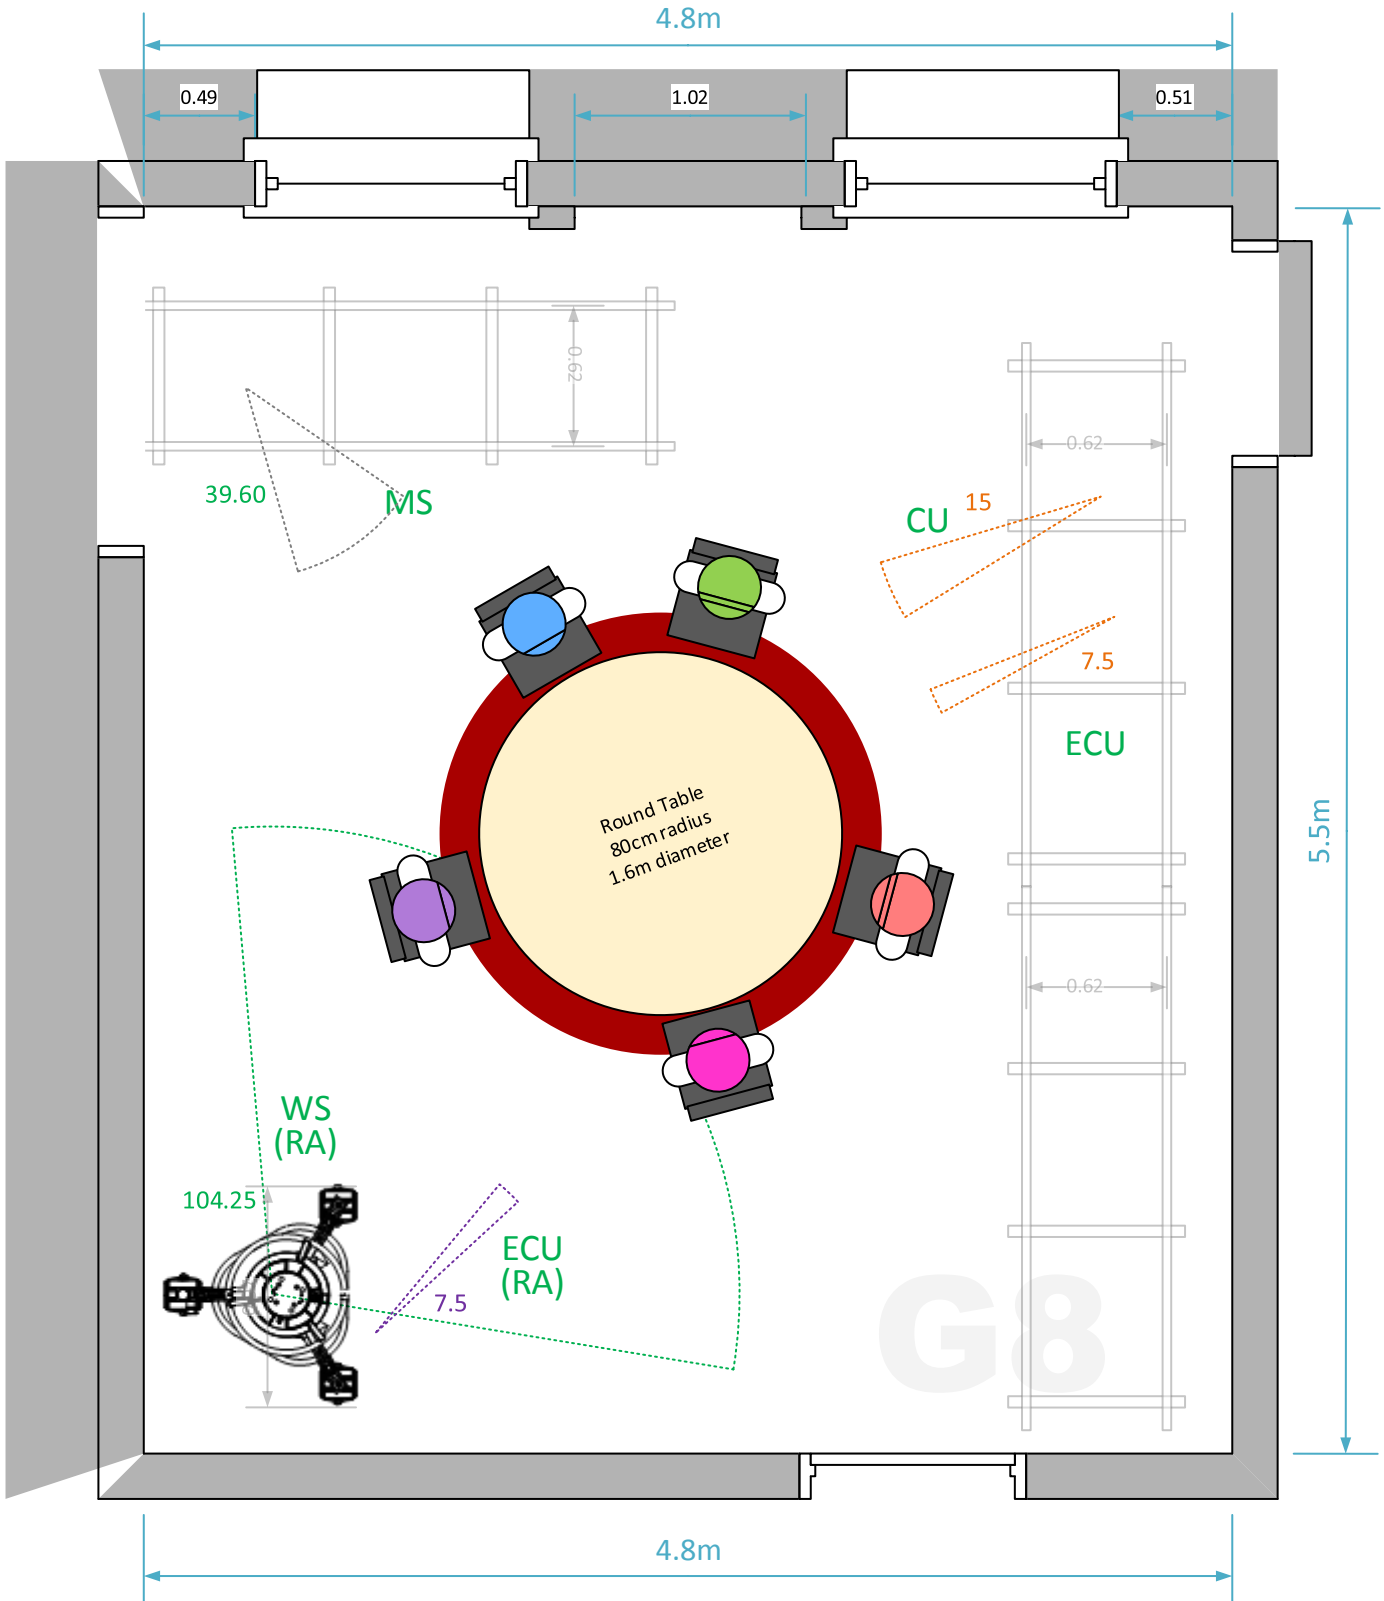

HMI lamps outside
Maintain same sunlight
In G8 throughout shoot

Blackout drape means
lighting is controlled all day
In G8 throughout shoot

HMI lamps outside
Maintain same sunlight
In G8 throughout shoot