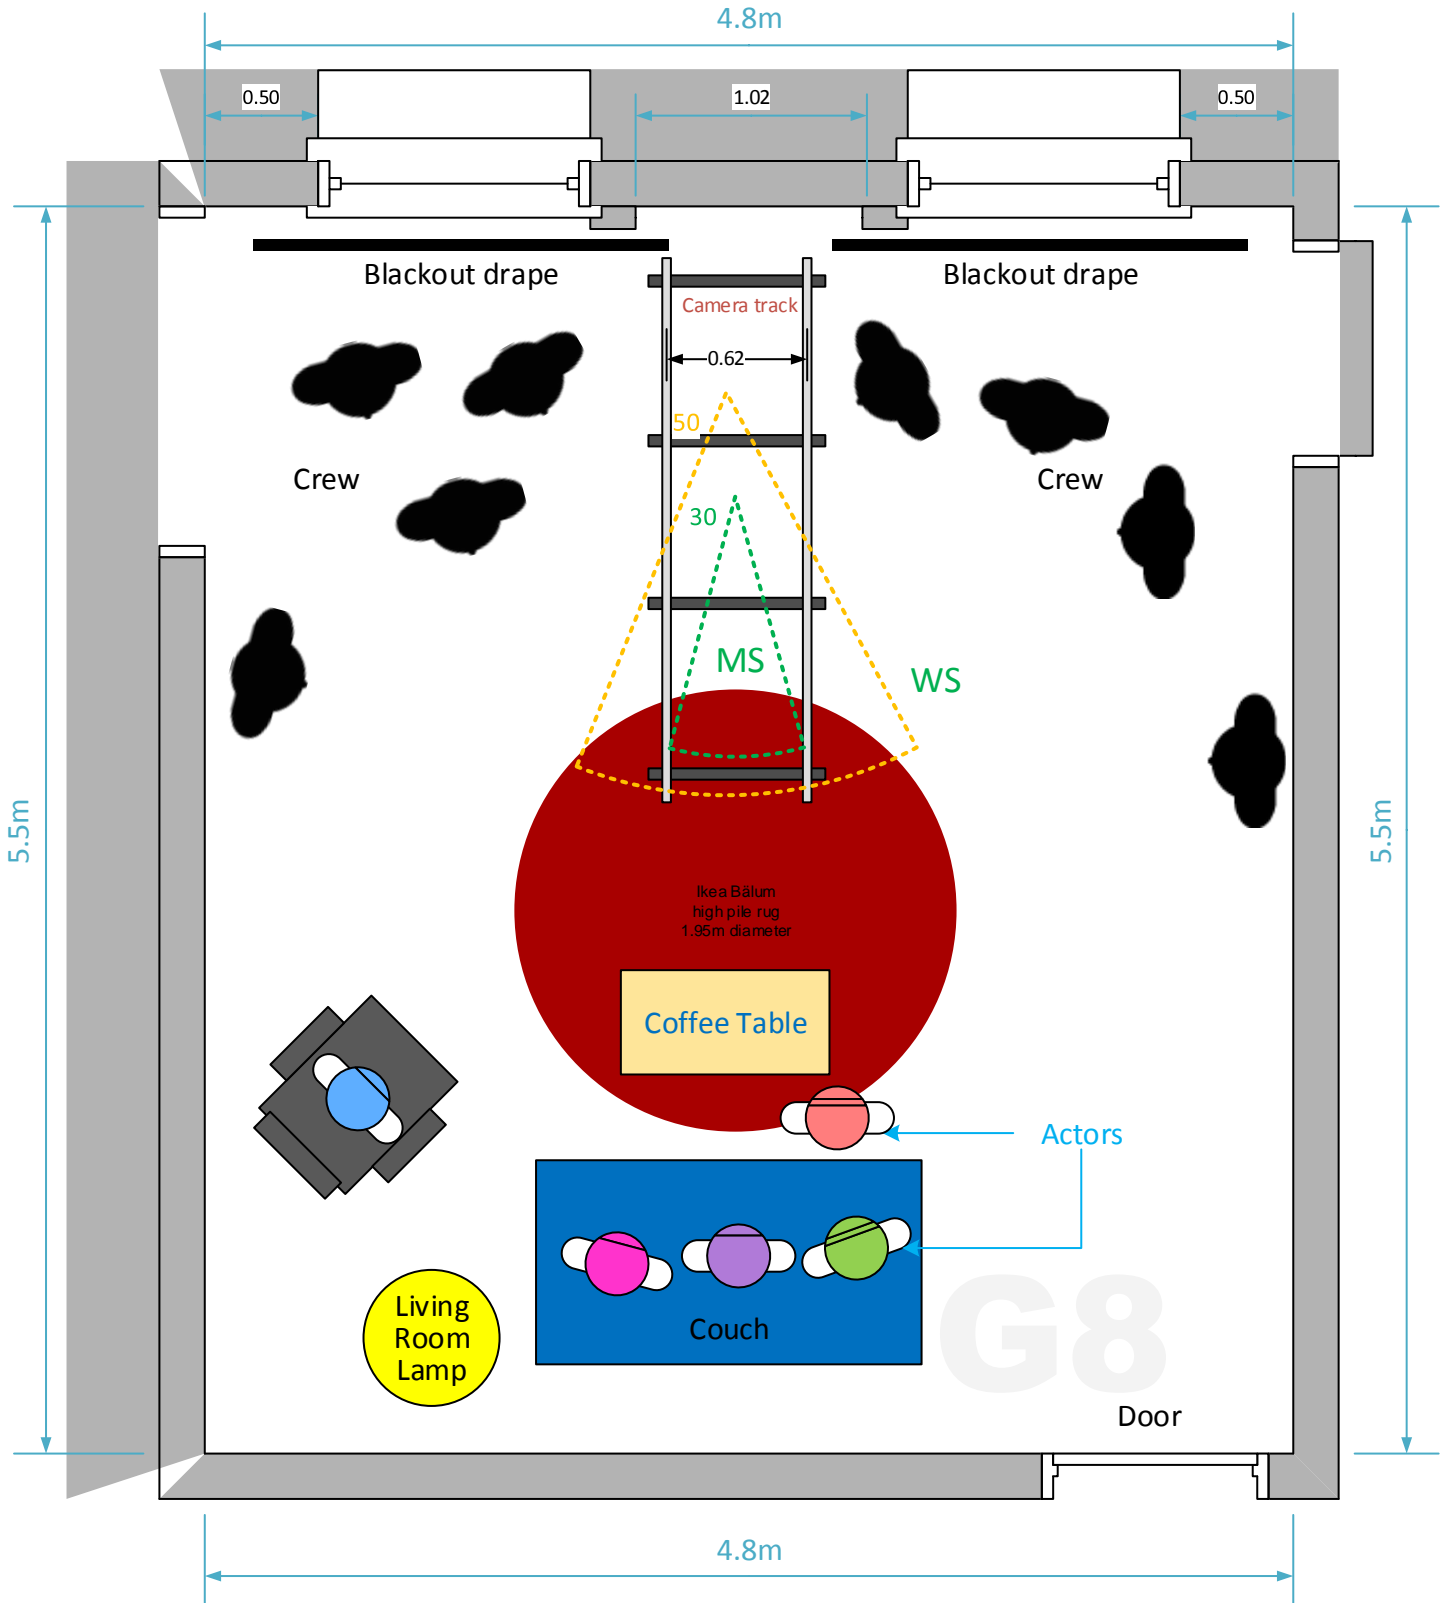

HMI lamps outside
Maintain same sunlight
In G8 throughout shoot

Blackout drape means
lighting is controlled all day
In G8 throughout shoot

HMI lamps outside
Maintain same sunlight
In G8 throughout shoot